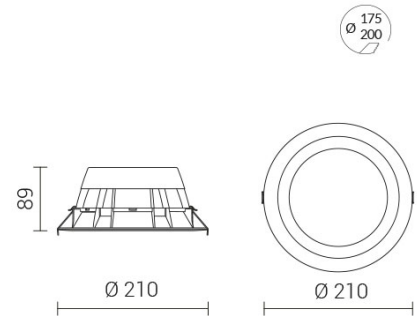

# HALL LED ESSENTIAL Medium

IP54 protection from the bottom

CODE		FLUX	SIZE	CERTIFICATIONS
38MP14K4M54D	14W 4000K	2100lm	210mm	    