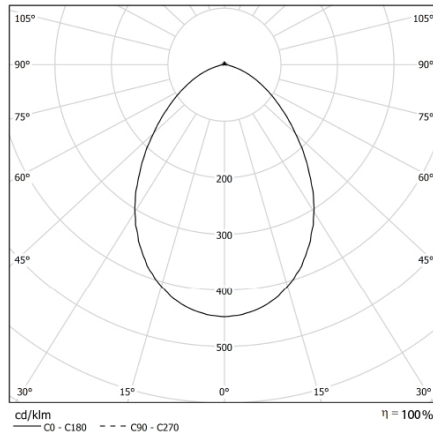

# HALL LED ESSENTIAL Medium

IP54 protection from the bottom

CODE		FLUX	SIZE	CERTIFICATIONS
38MP14K4M54D	14W 4000K	2100lm	210mm	    